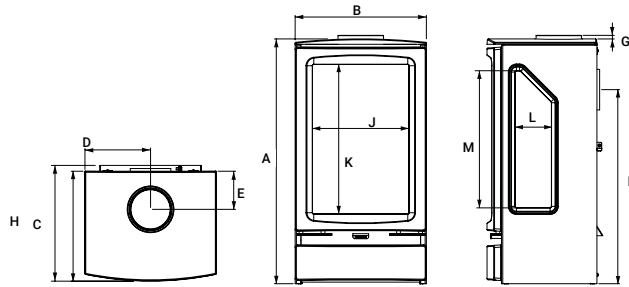

Vogue Gas and Electric

Recommended clearances between stove and other surfaces: top 225mm, sides 150mm rear must be a minimum of 50mm.

The complete range of Gas Vogue stoves have a choice of top or rear flue exit.