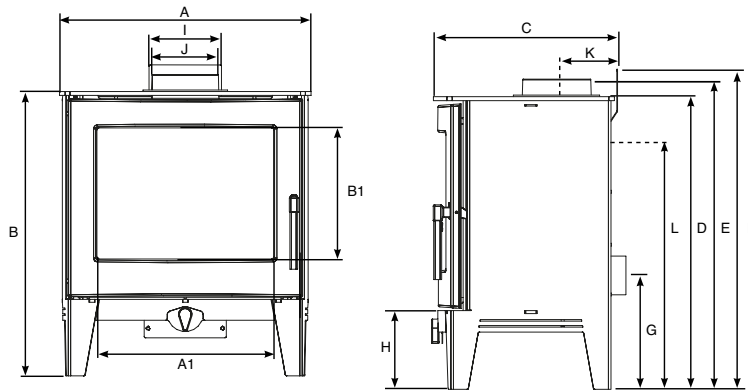

Dimensions

Code	Product
715-135	Futura 4 Woodburning
715-539	Futura 4 Multi-Fuel
715-010	Futura 5 Woodburning
715-458	Futura 5 Multi-Fuel
715-287	Futura 8 Woodburning
998-080	Optional External Air Pipe - 80mm

	A	A1*	B	B1*	C	D	E	F	G	H	I	J	K	L
Futura 4	402	251	530	214	353	530	565	615	228	158	150	127	150	432
Futura 5	523	366	588	271	398	588	623	673	228	158	150	127	150	490
Futura 8	609	447	649	333	445	649	684	734	228	158	150	127	150	551

All dimensions are in mm | *Glass Viewing Area

Explore the Whole Range!
See our latest Stovax Stoves brochure for more information.